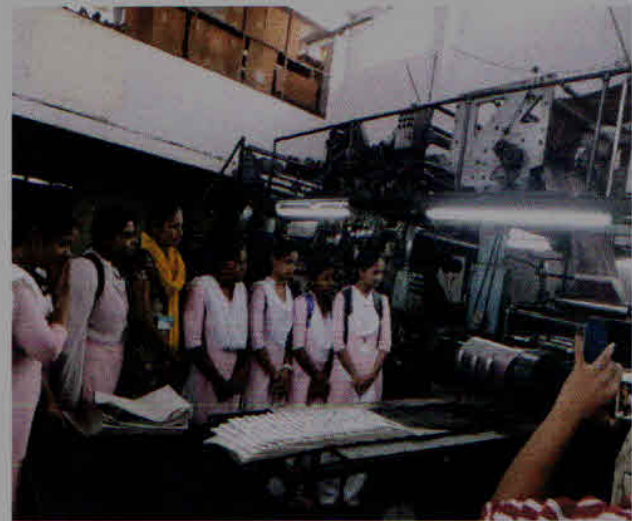

**Women Empowerment Programmes and Safe, Secure , Clean, Green
Ambience for Girl Students:**

Harshika
IQAC
Co-ordinator