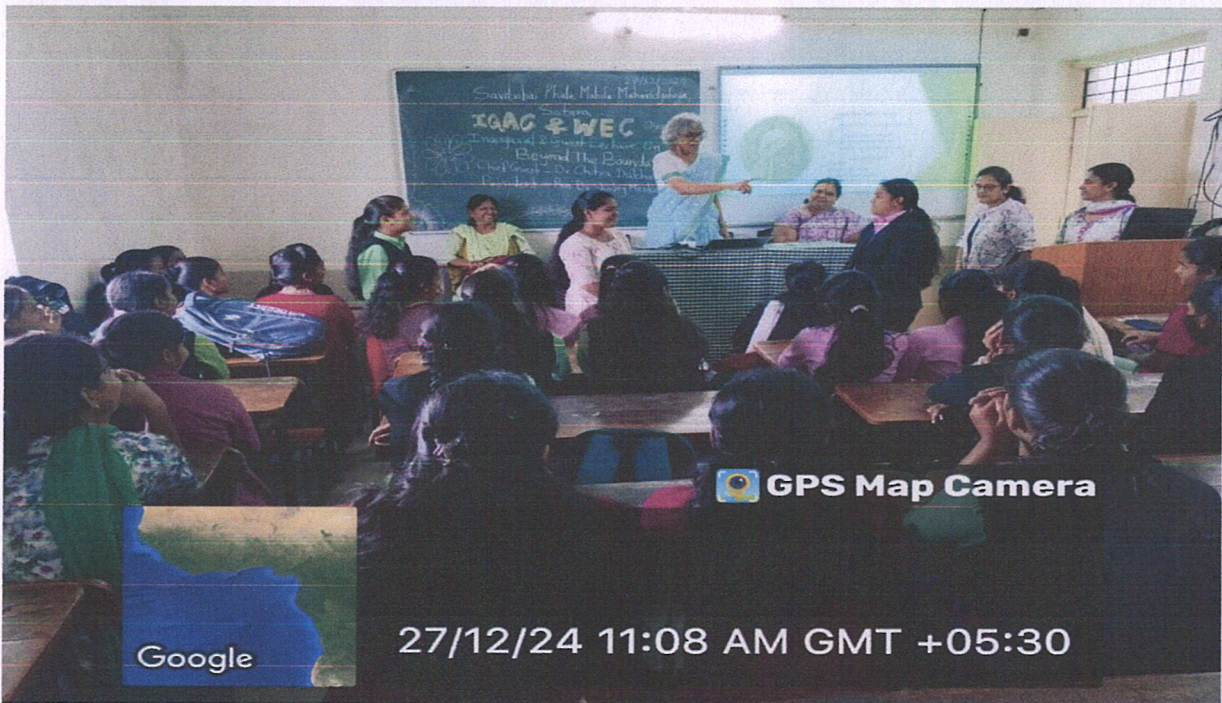

Report on the Inauguration of Women Empowerment Cell: Beyond the Boundaries

The inaugural ceremony of the Women Empowerment Cell, titled *Beyond the Boundaries*, was held with great enthusiasm and fervor on Friday, 27th December 2024 in Hall No. S-4 of Savitribai Phule Mahila Mahavidyalaya, Satara. The event aimed to mark the beginning of a transformative journey toward empowering women across various facets of life. It drew participation from students and faculty members, reflecting a collective commitment to fostering gender equity.

The ceremony concluded with a vote of thanks delivered by Ms. Smita Kumbhar acknowledging the efforts of the organizing team, speakers, and participants. The inaugural event of the Women Empowerment Cell set the stage for meaningful dialogue and action, inspiring all attendees to work collectively towards a more inclusive and equitable society. The initiative, *Beyond the Boundaries*, promises to serve as a catalyst for change, encouraging women to transcend limitations and realize their fullest potential. Dr. Chitra Dabholkar, Ms. Viashali Devi, Dr. Pratibha Ghatage, Prof. Ravindra Gaikwad, prof. Roopesh tanksale, Ms. Ashiwarya Kshirsagar, Ms. Rutuja Pawar, Ms. Dr. Savita Vavre and Ms. Khamkar graced the programme with their cooperation and presence. Under thwe able guidance of Prin. Dr. Shivling Menkudale the programme was conducted successfully.

Photos:

Dr. Mrs. Jayashri Aphale introducing the purpose of programme

Dr. Chita Dabholkar addressing the students

Interactive Session and Role Play by students

S. Phule
 co-ordinator
 Women Empowerment cell